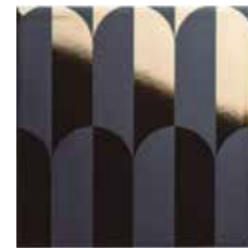

C152 15x15 gold
C202 20x20 gold